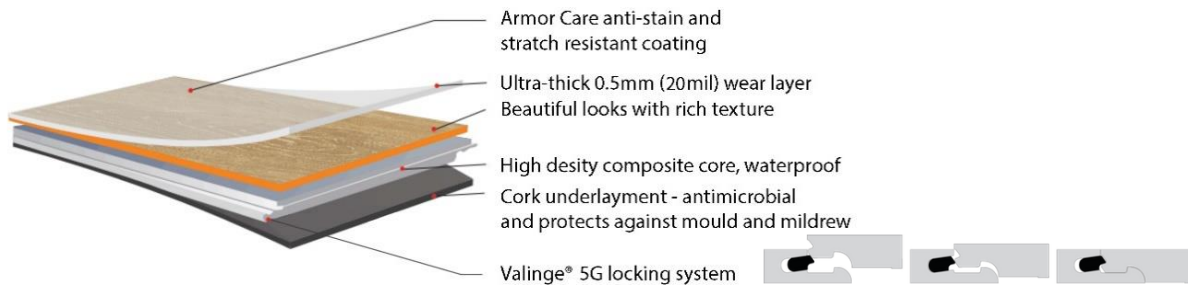

Features

- **FloorScore** certified
- Patented Välinge® 5G Joint is strongest on the market, and proven to effectively reduce the chances of gapping
- Painted bevels add to a more realistic appearance. Made to closely resemble grout line on tiles
- Built-in antimicrobial cork underlayment has superior sound absorption and thermal insulation properties
- Wear layer is enhanced with Armor Care technology, making it exceptionally stain and scratch resistant

Product Information

Product Line	SureWood Luxury Vinyl Flooring
Construction	WPC (wood polymer composite) vinyl
Dimension	King size: 8mm (T) x 225mm (W) x 1510mm (L)
Underlayment	1.5mm antimicrobial cork underlayment
Wear Layer Thickness	0.5mm (20 mil)
Finish	2-pass UV cured Urethane Finish
Installation	Floating installation by clicking the end joints together. Please refer to Installation Instruction
Warranty	Lifetime Residential and 12 Year Commercial Warranty