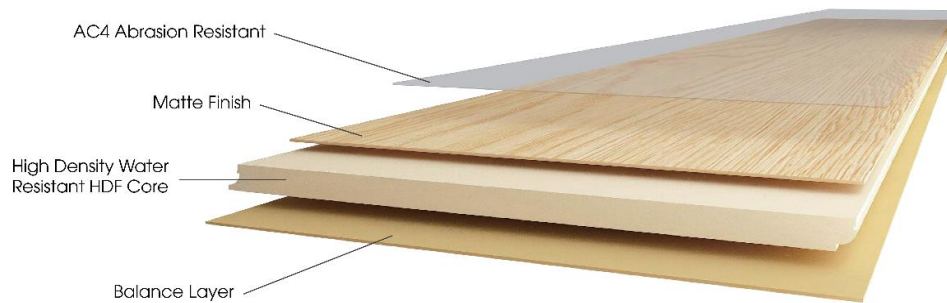

Features

- Unparalleled Durability | Water resistant flooring up to 80 hours. Ideal for bathrooms, basements and kitchens.
- Super Matte Finish | Beautiful matte finish with trendy and modern colour options.
- A Breeze to Install | Fastest & easiest installation with the strongest 5G locking profile.
- AC4 Rating | Scratch & stain resistant. Suitable for commercial use with moderate traffic.
- CARB/EPA Compliant | Safest flooring for children and pets.
- EIR Finish | EIR products are equipped with Registered Embossing Technology.

Product Information

Product Line	8mm and 12mm Water Resistant Laminate Flooring
Construction	Valinge 5G® Locking System
Dimensions	8mm x 196mm x 1216mm 12mm x 196mm x 1216mm
Core	High density water-resistant HDF core
Warranty	Please refer to Warranty
Installation	Please refer to Installation Instruction, Care and Maintenance Guide