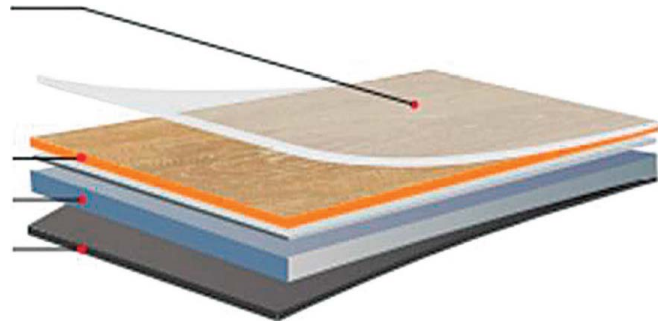

FOUNDATION ENDURE COLLECTION

2MM GLUE DOWN
LUXURY VINYL FLOORING

UV Coating For Added Scratch Resistance

12 mil Commercial Rated Wear Layer

Ultra-Realistic Look

100% Virgin PVC, Completely
Recyclable Backing

Unparalleled Durability

Applied with Armor Care Technology - a 2-pass cutting edge UV cured urethane anti-stain and scratch resistant coating.

The Safest Choice

Phthalate free and FloorScore certified, which contribute to multiple LEED Credits.

High-Definition Realism

HD prints embossed with rich textures and beveled edges make our product the statement piece in any space.

Virgin Materials

Produced with virgin materials that are 100% recyclable.

100% Waterproof

Our high-end luxury vinyl products are stable and impervious to water damage.

Product Description

3/32" x 7-3/8" x 48-1/8"

SWIRLING WATER

WHITE MOCHA

IRISH CREAM

SAND DOLLAR