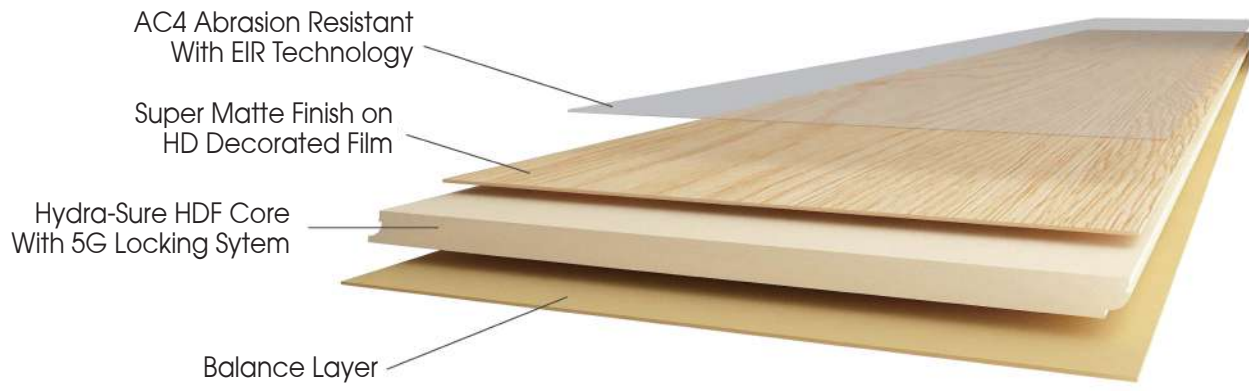

EXCELLENCE COLLECTION

Laminate Flooring

Super Matte Finish
Beautiful matte finish with trendy and modern colour options.

A Breeze to Install
Fastest and easiest installation with the strongest locking profile.

AC4 Rating
Scratch & stain resistant. Suitable for commercial use with moderate traffic.

EIR Finish
EIR products are equipped with Registered Embossing Technology. Realistic appearance, touch matches wood grain.

CARB/EPA Compliant
Safest flooring for children and pets.

8mm Product Description
5/16" x 7-3/4" x 47-7/8"

12mm Product Description
1/2" x 7-3/4" x 47-7/8"

- WARM OATS**
- HAZY TRAILS**
- COOL DRIZZLE**
- EVENING MIST**
- KINDLING**
- SWEET MOLASSES**