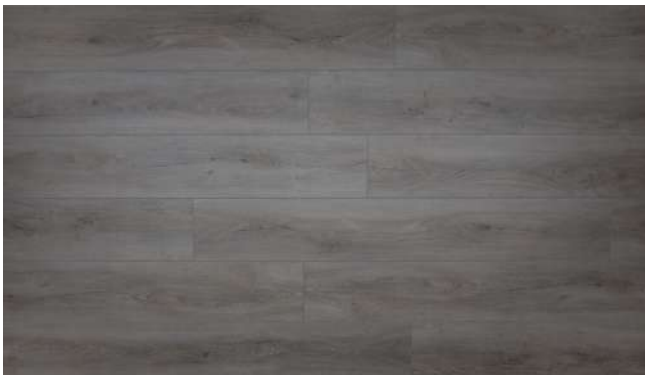

COUNTRY CHALET

ALASKAN SKY