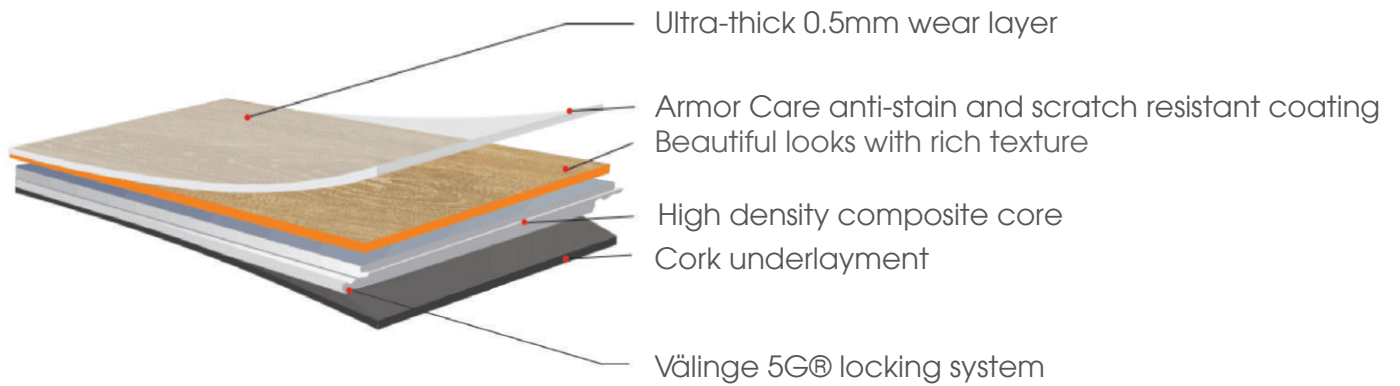

MILKY WAY

For more flooring options and style inspirations visit
[TwelveOaks.ca](https://www.twelveoaks.ca)

SUREWOOD PRO COLLECTION

PRODUCT FEATURES

- Painted bevels add to the authentic natural look.
- Välinge 5G® locking system is the strongest on the market today.
- 20 mil thick UV cured anti-stain and scratch resistant wear layer.
- Can be installed over hydronic radiating heating system, conditions apply.
- EIR - 7" x 60" products are equipped with Registered Embossing Technology.
- 100% waterproof. High density core is stable and impervious to water damage.
- Built-in cork underlay offers antimicrobial protection and comfortable underfoot.