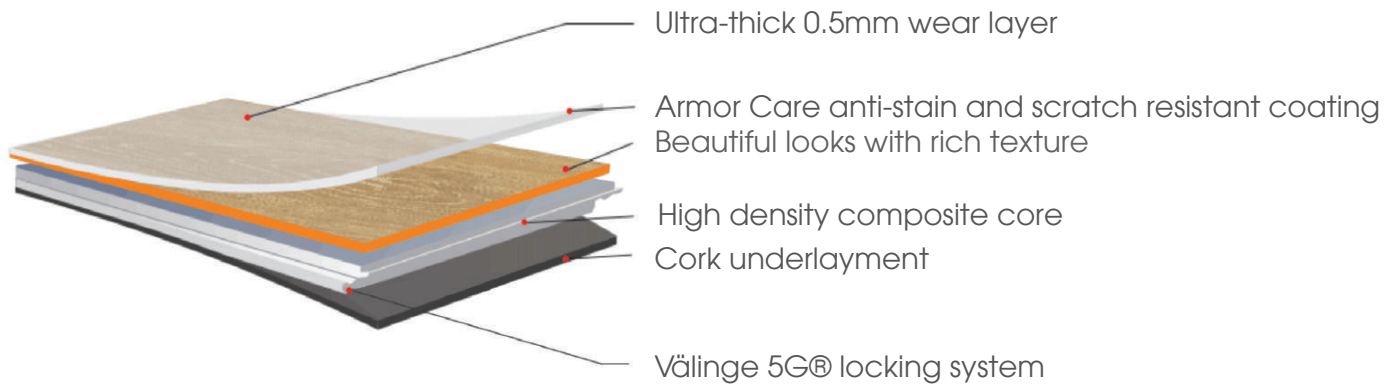

COSMOS

MILKY WAY

For more flooring options and style inspirations visit
[TwelveOaks.ca](https://www.twelveoaks.ca)

SUREWOOD PRO COLLECTION

PRODUCT FEATURES

- Painted bevels add to the authentic natural look.
- Välinge 5G® locking system is the strongest on the market today.
- 20 mil thick UV cured anti-stain and scratch resistant wear layer.
- Can be installed over hydronic radiating heating system, conditions apply.
- EIR - 7" x 60" products are equipped with Registered Embossing Technology.
- 100% waterproof. High density core is stable and impervious to water damage.
- Built-in cork underlay offers antimicrobial protection and comfortable underfoot.