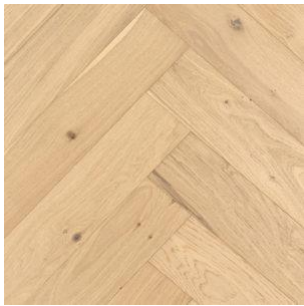

Wishbone Collection
Engineered Hardwood

White Oak True Desire

White Oak
True Desire

White Oak
Lucid Dream

White Oak
Joyous Ride

White Oak
Silent Contemplation

Wishbone Collection

Wishbone Collection is a take on the classic herringbone flooring with a touch of contemporary sophistication.

Our prefinished wide planks bonds tightly creating superior stability. The planks can be laid in a variety of designs, including brick and basket weave patterns.

Product Specification
1/2" x 4-3/4" x 23-3/4"